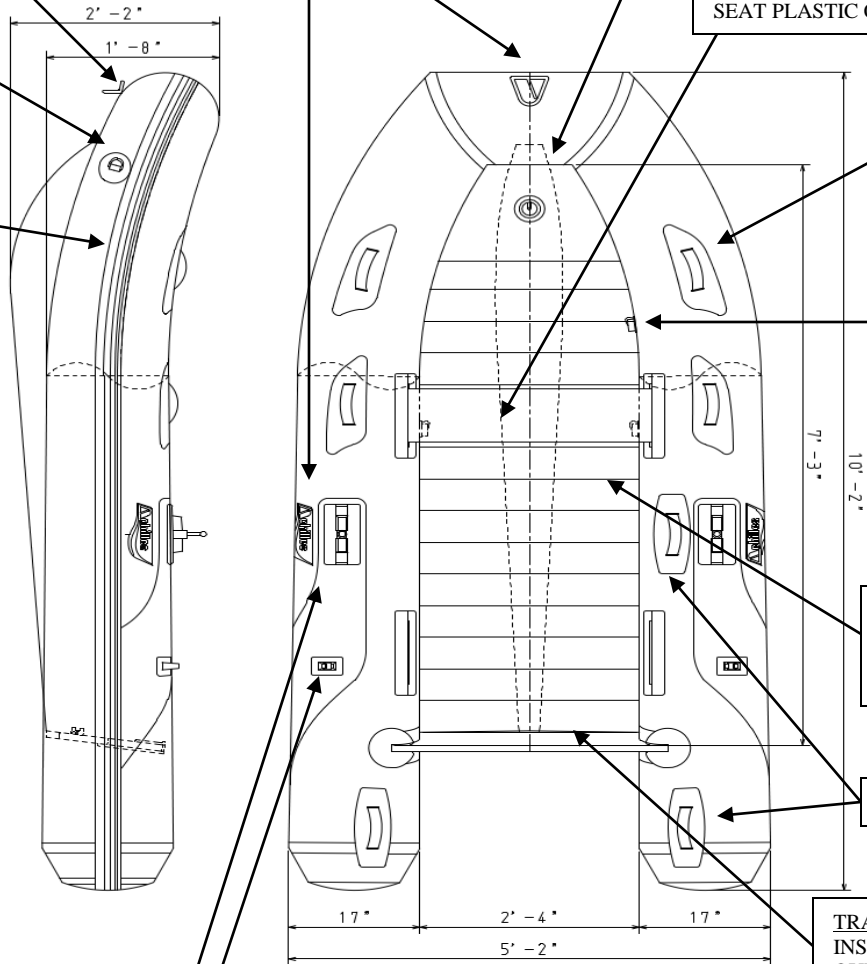

BOW HANDLE – C423LG

ACHILLES LOGOS
ACHILLES "A" LOGO – C493
ACHILLES WAVE LOGO – C492

INSIDE BOW LIFTING D-RING – C415LG

SEAT PARTS
ALUMINUM SEAT – AST310
SEAT CHANNEL PATCH – DC412LG
SEAT PLASTIC CHANNELS – EA003

TOWING D-RINGS
35MM – C414GY

TEAR DROP
RUBSTRAKE
GRAY / WHITE -
VDF090WH

FABRIC HANDLES –
C426PORT
C426STBD

AIR VALVE PARTS
COMPLETE – C342GY
VALVE CAP – C349GY
CAP DIAPHRAM – C348
VALVE FLAPPER – C3421
VALVE STRAP – C343N
O-RING – C344
VALVE BASE – C333
BASE RING – C345GY

FLOOR & KEEL PARTS
ALUM. FLOOR – HALSR104
RUBBER END CAP – LSRCAP
AIR KEEL – KN310ERLG

FABRIC HANDLE – C431LG

TRANSOM PARTS
INSIDE TRANSOM PLATE – SC620
OUTSIDE TRANSOM PLATE –
SC3104

OARS & OARLOCK PARTS
OARS – DC632
OARLOCK – DC4124GY
SCREW CAPS – DC393
PIN & RIVET SET – COM165
OAR HOLDER – DC4123GY

OTHER PARTS
REPAIR KIT – C210LG
FOOT PUMP BRAVO 8 – BR8
CARRY BAG – SJ824
(OPTIONAL)
UNDER SEAT STOWAGE BAG W/POCKETS – USSTBAG
PRESSURE GAUGE – E132

SELF-BAILER PARTS
BAILER VALVE (INCLUDES FLAPPER) – C441A
BAILER PLUG – C441B
BAILER FLAPPER – C441C

LSR-310E

2023

LINE DRAWING & PARTS LIST