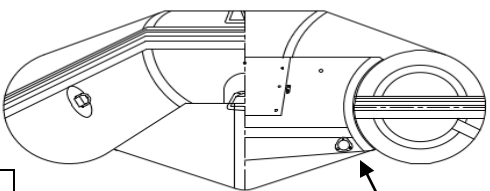

BOW HANDLE – C423LG

ACHILLES LOGOS
ACHILLES "A" LOGO – C493
ACHILLES WAVE LOGO – C492

INSIDE BOW LIFTING D-RING – C415LG

SEAT PARTS
ALUMINUM SEAT – AST310
SEAT CHANNEL PATCH – DC412LG
SEAT PLASTIC CHANNELS – EA003

TOWING D-RINGS
35MM – C414GY

TEAR DROP
RUBSTRAKE
GRAY / WHITE -
VDF090WH

FABRIC HANDLES –
C426PORT
C426STBD

AIR VALVE PARTS
COMPLETE – C342GY
VALVE CAP – C349GY
CAP DIAPHRAM – C348
VALVE FLAPPER – C3421
VALVE STRAP – C343N
O-RING – C344
VALVE BASE – C333
BASE RING – C345GY

FLOOR & KEEL PARTS
ALUM. FLOOR – HALSR104
RUBBER END CAP – LSRCAP
AIR KEEL – KN310ERLG

FABRIC HANDLE – C431LG

TRANSOM PARTS
INSIDE TRANSOM PLATE – SC620
OUTSIDE TRANSOM PLATE –
SC3104

OARS & OARLOCK PARTS
OARS – DC632
OARLOCK – DC4124GY
SCREW CAPS – DC393
PIN & RIVET SET – COM165
OAR HOLDER – DC4123GY

OTHER PARTS
REPAIR KIT – C210LG
FOOT PUMP BRAVO 8 – BR8
CARRY BAG – SJ824
(OPTIONAL)
UNDER SEAT STOWAGE BAG W/POCKETS – USSTBAG
PRESSURE GAUGE – E132

SELF-BAILER PARTS
BAILER VALVE (INCLUDES FLAPPER) – C441A
BAILER PLUG – C441B
BAILER FLAPPER – C441C

LSR-310E

2023

LINE DRAWING & PARTS LIST